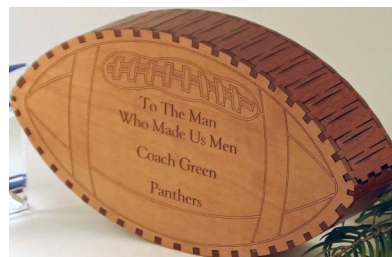

Football Plaque

Difficulty: Easy
MTS: 12" x 24"