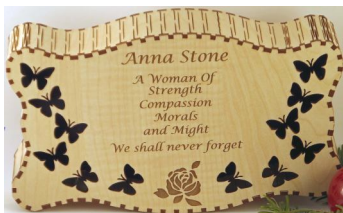

Police Officer Plaque

Difficulty: Easy
MTS: 12" x 24"

Medal Platform Display

Difficulty: Easy
MTS: 12" x 24"

Multi Tier Trophy Stand

Difficulty: Easy
MTS: 12" x 24"

Ball Display

Difficulty: Easy
MTS: 12" x 24"

FlexIt Projects

Butterfly Plaque

Difficulty: Easy
MTS: 12" x 24"

Wave Napkin Holder

Difficulty: Easy
MTS: 12" x 24"

Overlaid Napkin Holder

Difficulty: Easy
MTS: 12" x 24"

Air force Plaque